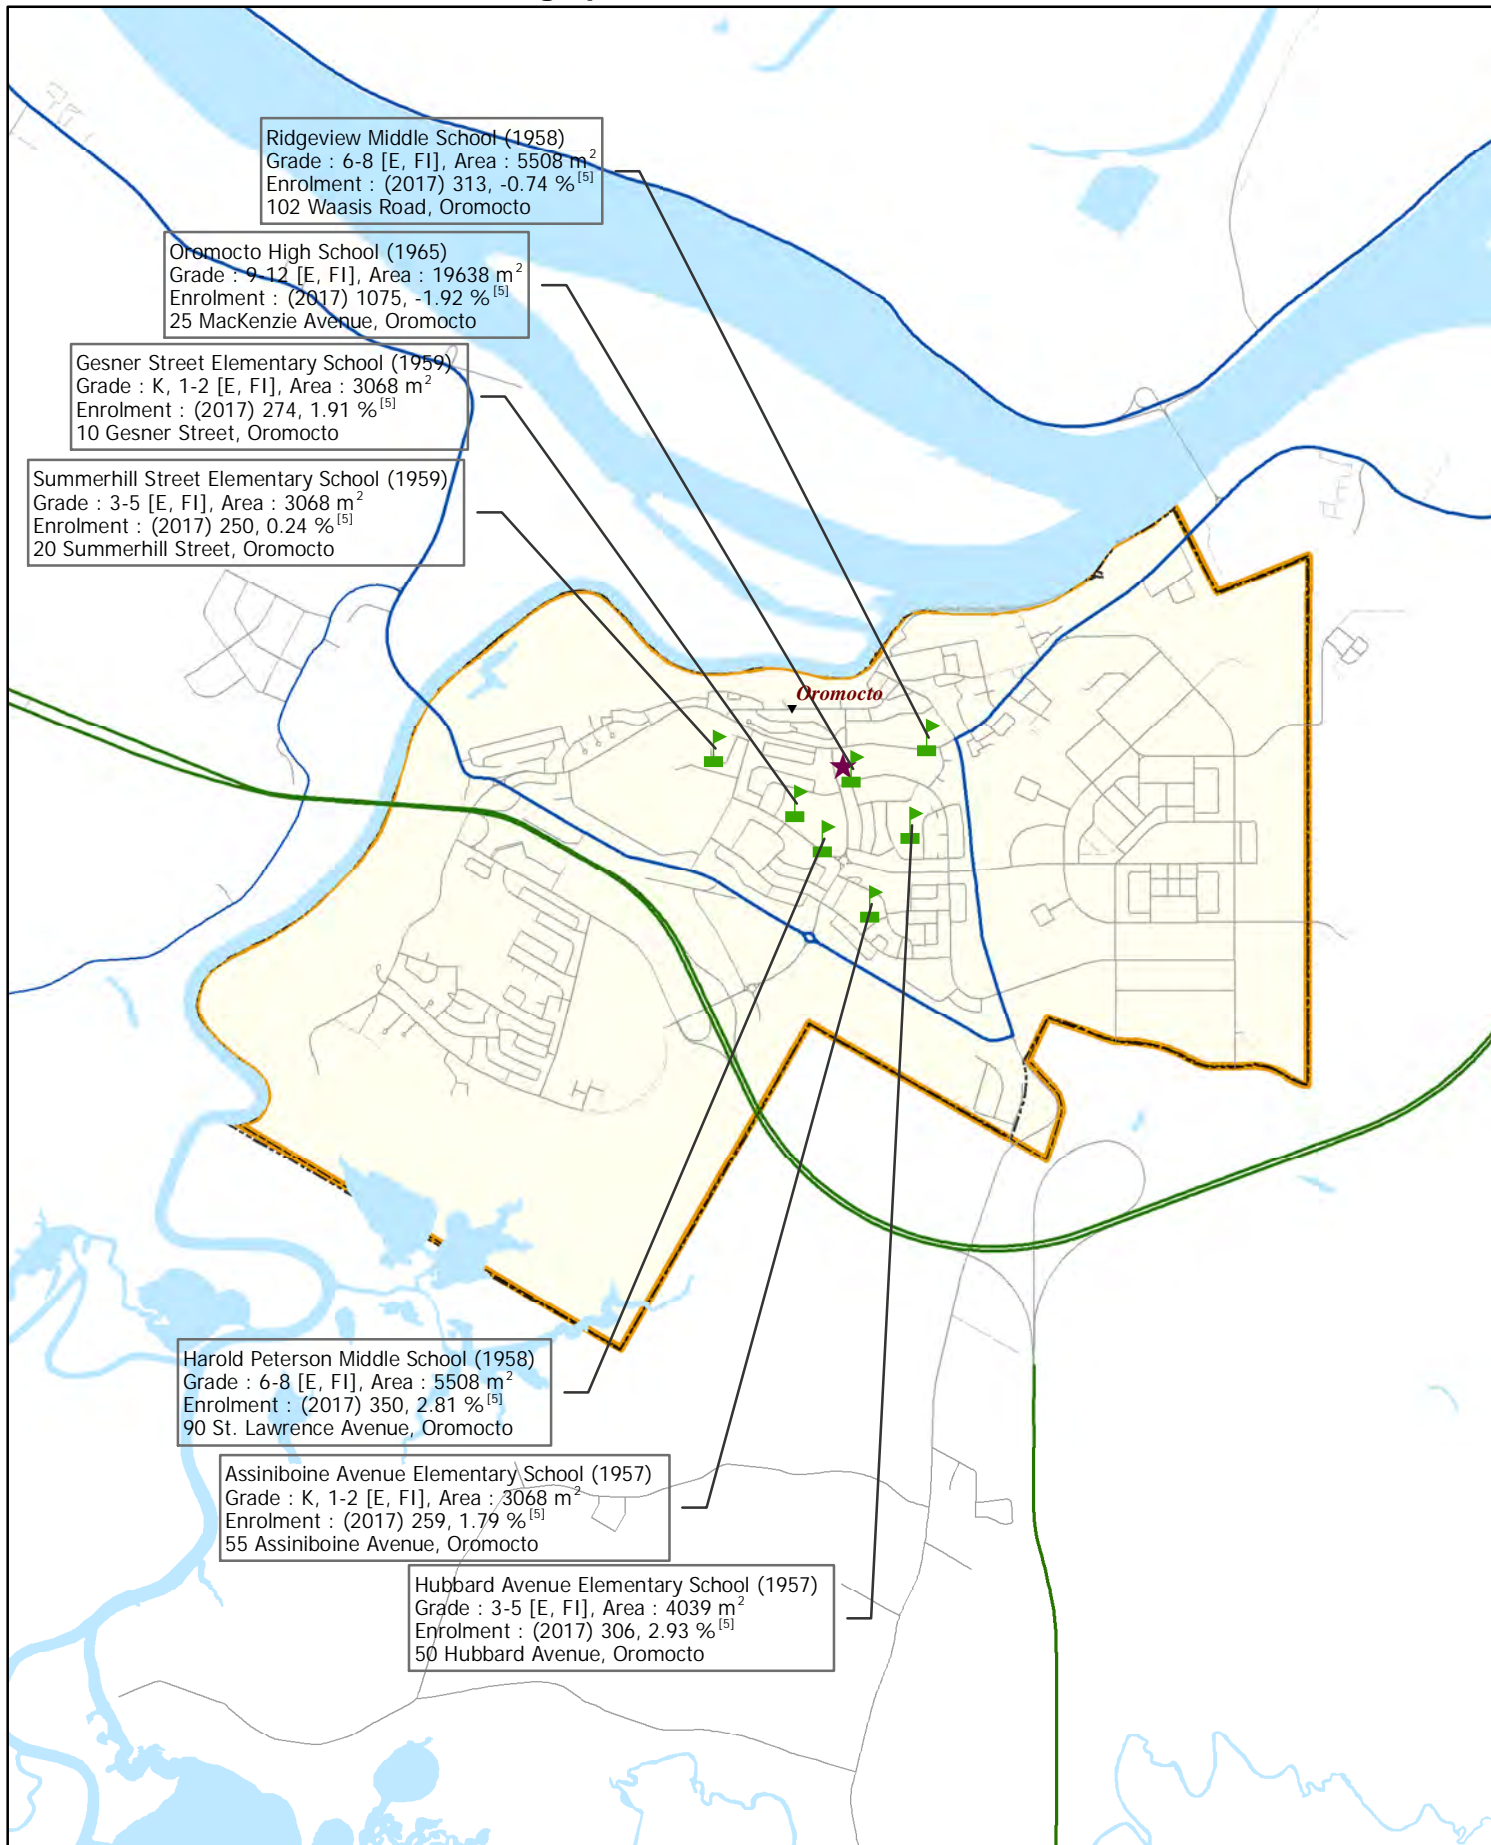

Anglophone West - Subdistrict 13

Legend

- School
- Office Site
- Subdistrict
- School District