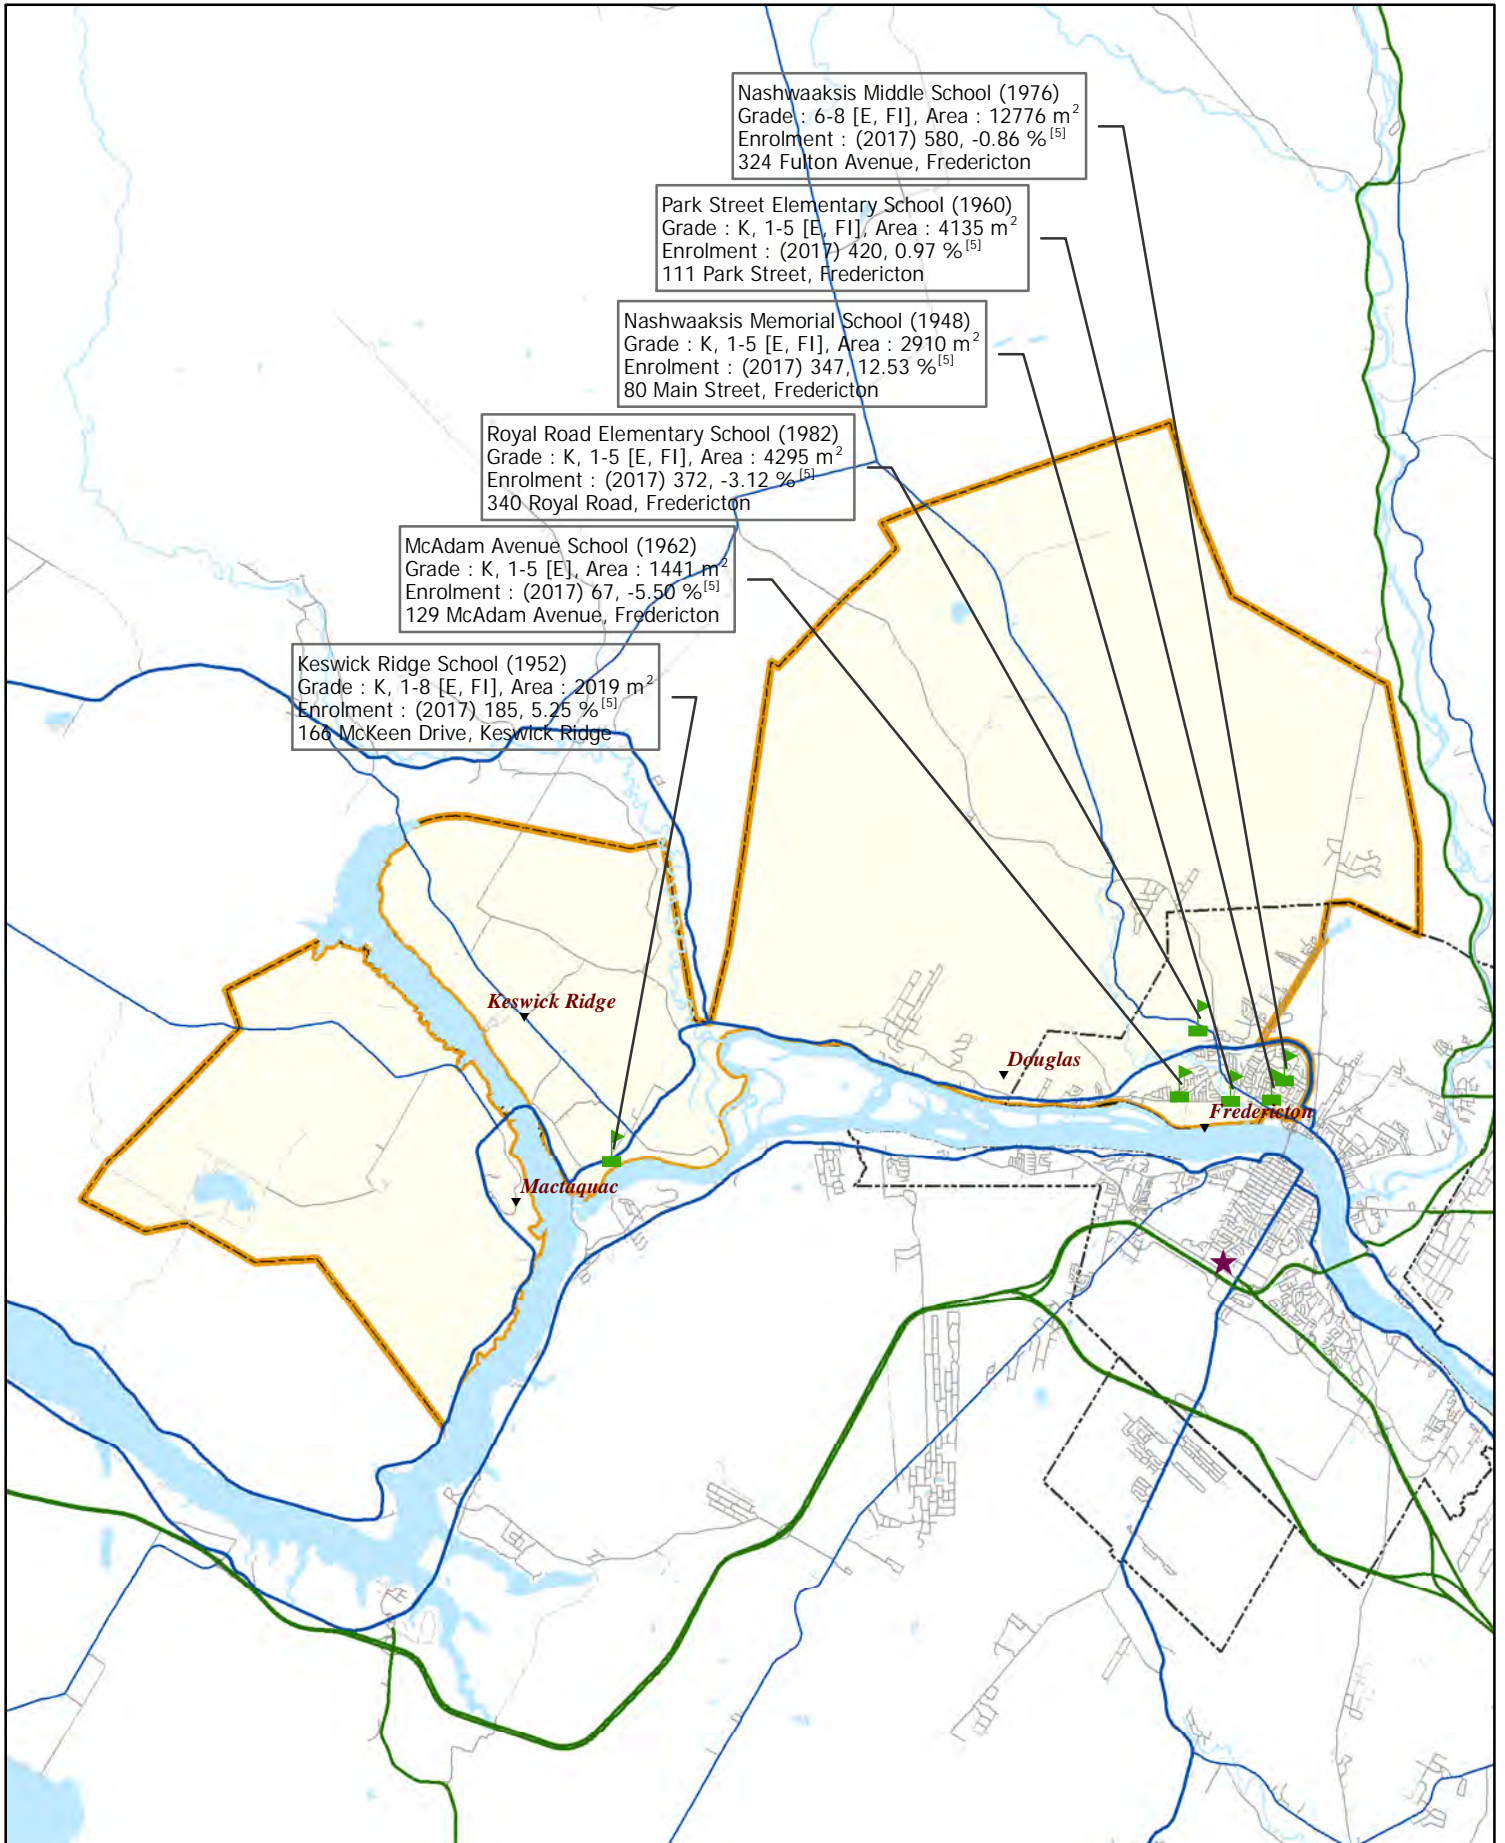

Anglophone West - Subdistrict 8

Legend

- School
- Subdistrict
- Office Site
- School District